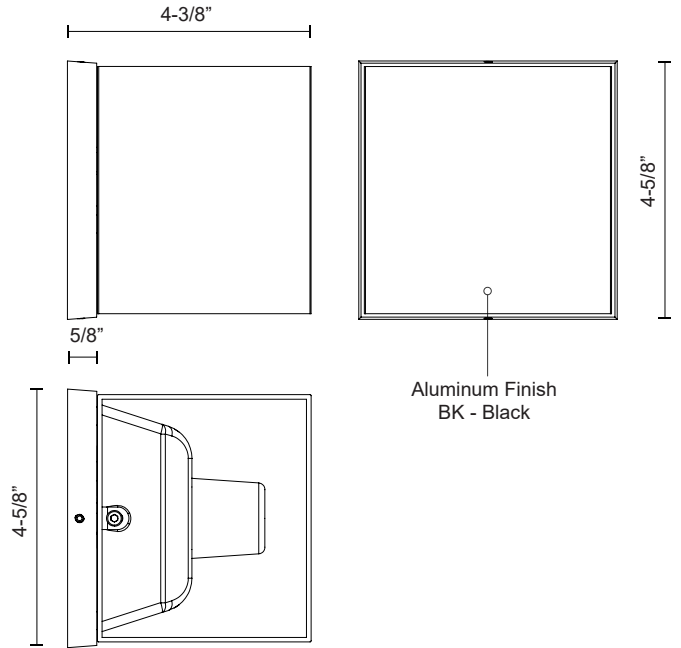

DESCRIPTION

Architectural designed exterior wall sconce, die-cast aluminum cubic body with aluminum extrusion cover, shield light source to provide even, indirect illumination on wall surface. IK06 rated.

SPECIFICATION DETAILS

Fixture Dimensions	W4-5/8" x H4-5/8" x E4-3/8"
Light Source	LED with DC Driver
Wattage	9W
Total Lumens	945lm
Delivered Lumens	BK-407lm
Voltage	120-277V
Color Temperature	3000K
CRI (Ra)	80CRI
Optional Color Temps	2700K - 5000K Available, Minimum Order Quantities Apply
LED Rated Life	50,000 hours
Dimming	Non-Dimming
Diffuser Details	Clear PC
Location	Wet, IP65
Compliance	IP65
Illumination Direction	Up and Down
Mounting Style	All Orientation; Wall;
Canopy Dimensions	W4-5/8" x H4-5/8" x E5/8"
Finish Option(s)	Black